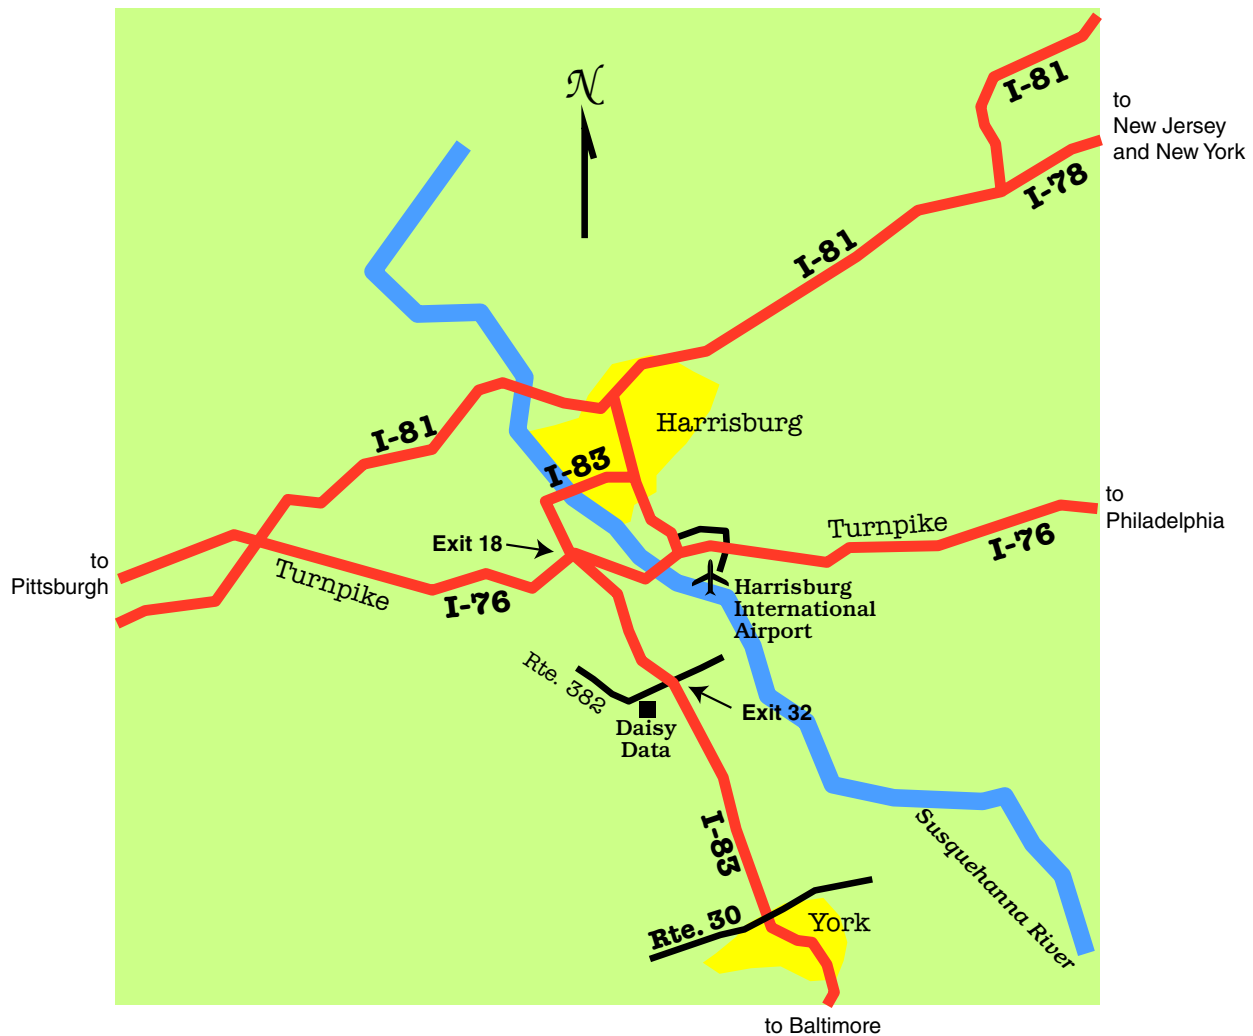

Directions to Daisy Data, Inc.

From Philadelphia & Points East via Turnpike (I-76)

Take the Pennsylvania Turnpike (I-76) West.
Take Exit 18 (Harrisburg West)
Take I-83 South (toward York)
Take Exit 32 (Newberrytown) (Old Exit 13)
Turn right at end of exit ramp
Follow 382 for approx. 1 mile
Daisy Data is on the left hand side

From Points East via I-78

Take I-78 West. I-78 Becomes I-81 South.
In Harrisburg, take I-83 South (toward York). This is a left-lane exit.
Stay on I-83 South (toward York) through Harrisburg
Take Exit 32 (Newberrytown) (Old Exit 13)
Turn right at end of exit ramp
Follow 382 for approx. 1 mile
Daisy Data is on the left hand side

From Baltimore & Points South

Follow I-83 North (to Harrisburg)
Take Exit 32 (Newberrytown) (Old Exit 13)
Turn left at end of exit ramp
Follow 382 for approx. 1 mile
Daisy Data is on the left hand side

From Pittsburgh & Points West

Take the Pennsylvania Turnpike (I-76) East
Take Exit 18 (Harrisburg West)
Take I-83 South (toward York)
Take Exit 32 (Newberrytown) (Old Exit 13)
Turn right at end of exit ramp
Follow 382 for approx. 1 mile
Daisy Data is on the left hand side